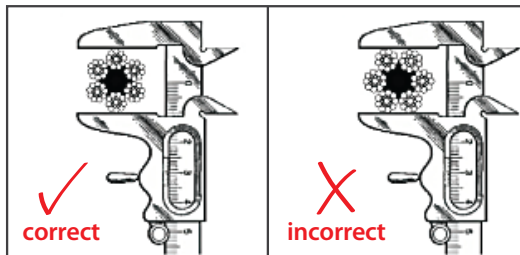

Seals Selection

Viper seals are designed to have some interference with the rope, depending on its size and type, with an interference of up to 3mm allowable for standard 6 & 8 strand ropes.

For compact, non-rotating or wireline type ropes which do not have valleys, a maximum interference of 1mm is recommended as these ropes do not allow for the same amount of seal deflection within the collar.

Scraper Selection

Viper recommend that wire ropes be physically measured prior to ordering seals and scrapers as ropes in service may vary in size. Scrapers are supplied slightly larger than the actual wire rope size to allow for rope flexing.

Wire Rope Measurement Guide

It is recommended that wire ropes be physically measured prior to ordering seals and scrapers as ropes in service can stretch and sizes may vary.

The illustrations show how to measure a wire rope correctly.